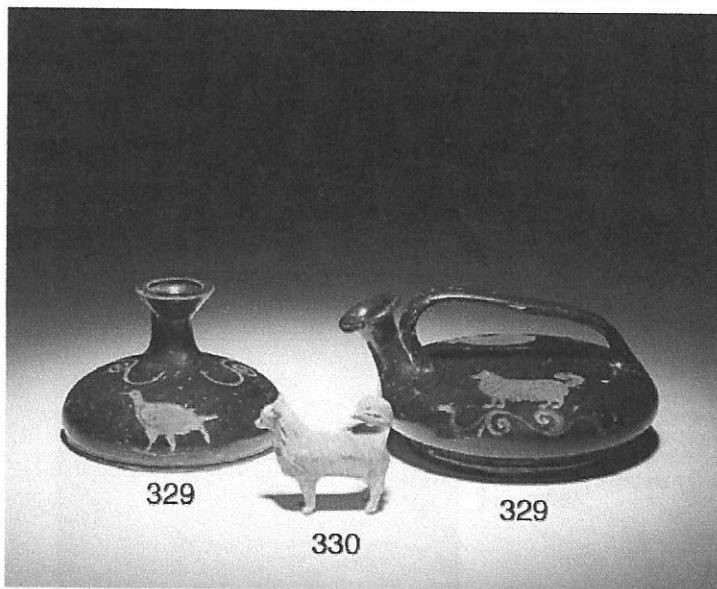

The Hegeso, Dexileos and Ilissos and other Stelai
 Very interesting website with many examples of Greek artworks.
 The Stele of Polyuctus - referred to by John Murray in 1884 is on this page - scroll almost to the end of page to see it.

Above : Lot 330 is a truly fantastic Greek figurine of a Pomeranian dating from 350-300BC. It was sold by Christie's in October 2004 and was part of the 'A Peaceable Kingdom' collection of animals in art collected by Leo Mildenberg. Behind the figurine is a small Xenon ware vase dating from C4th southern Italy. Please go to link below to see other examples from this wonderful collection.

A GREEK TERRACOTTA MODEL OF A DOG | CIRCA 350-300 B.C. | Christie's

All articles on this website are copyright protected and may not be reproduced without permission from the author